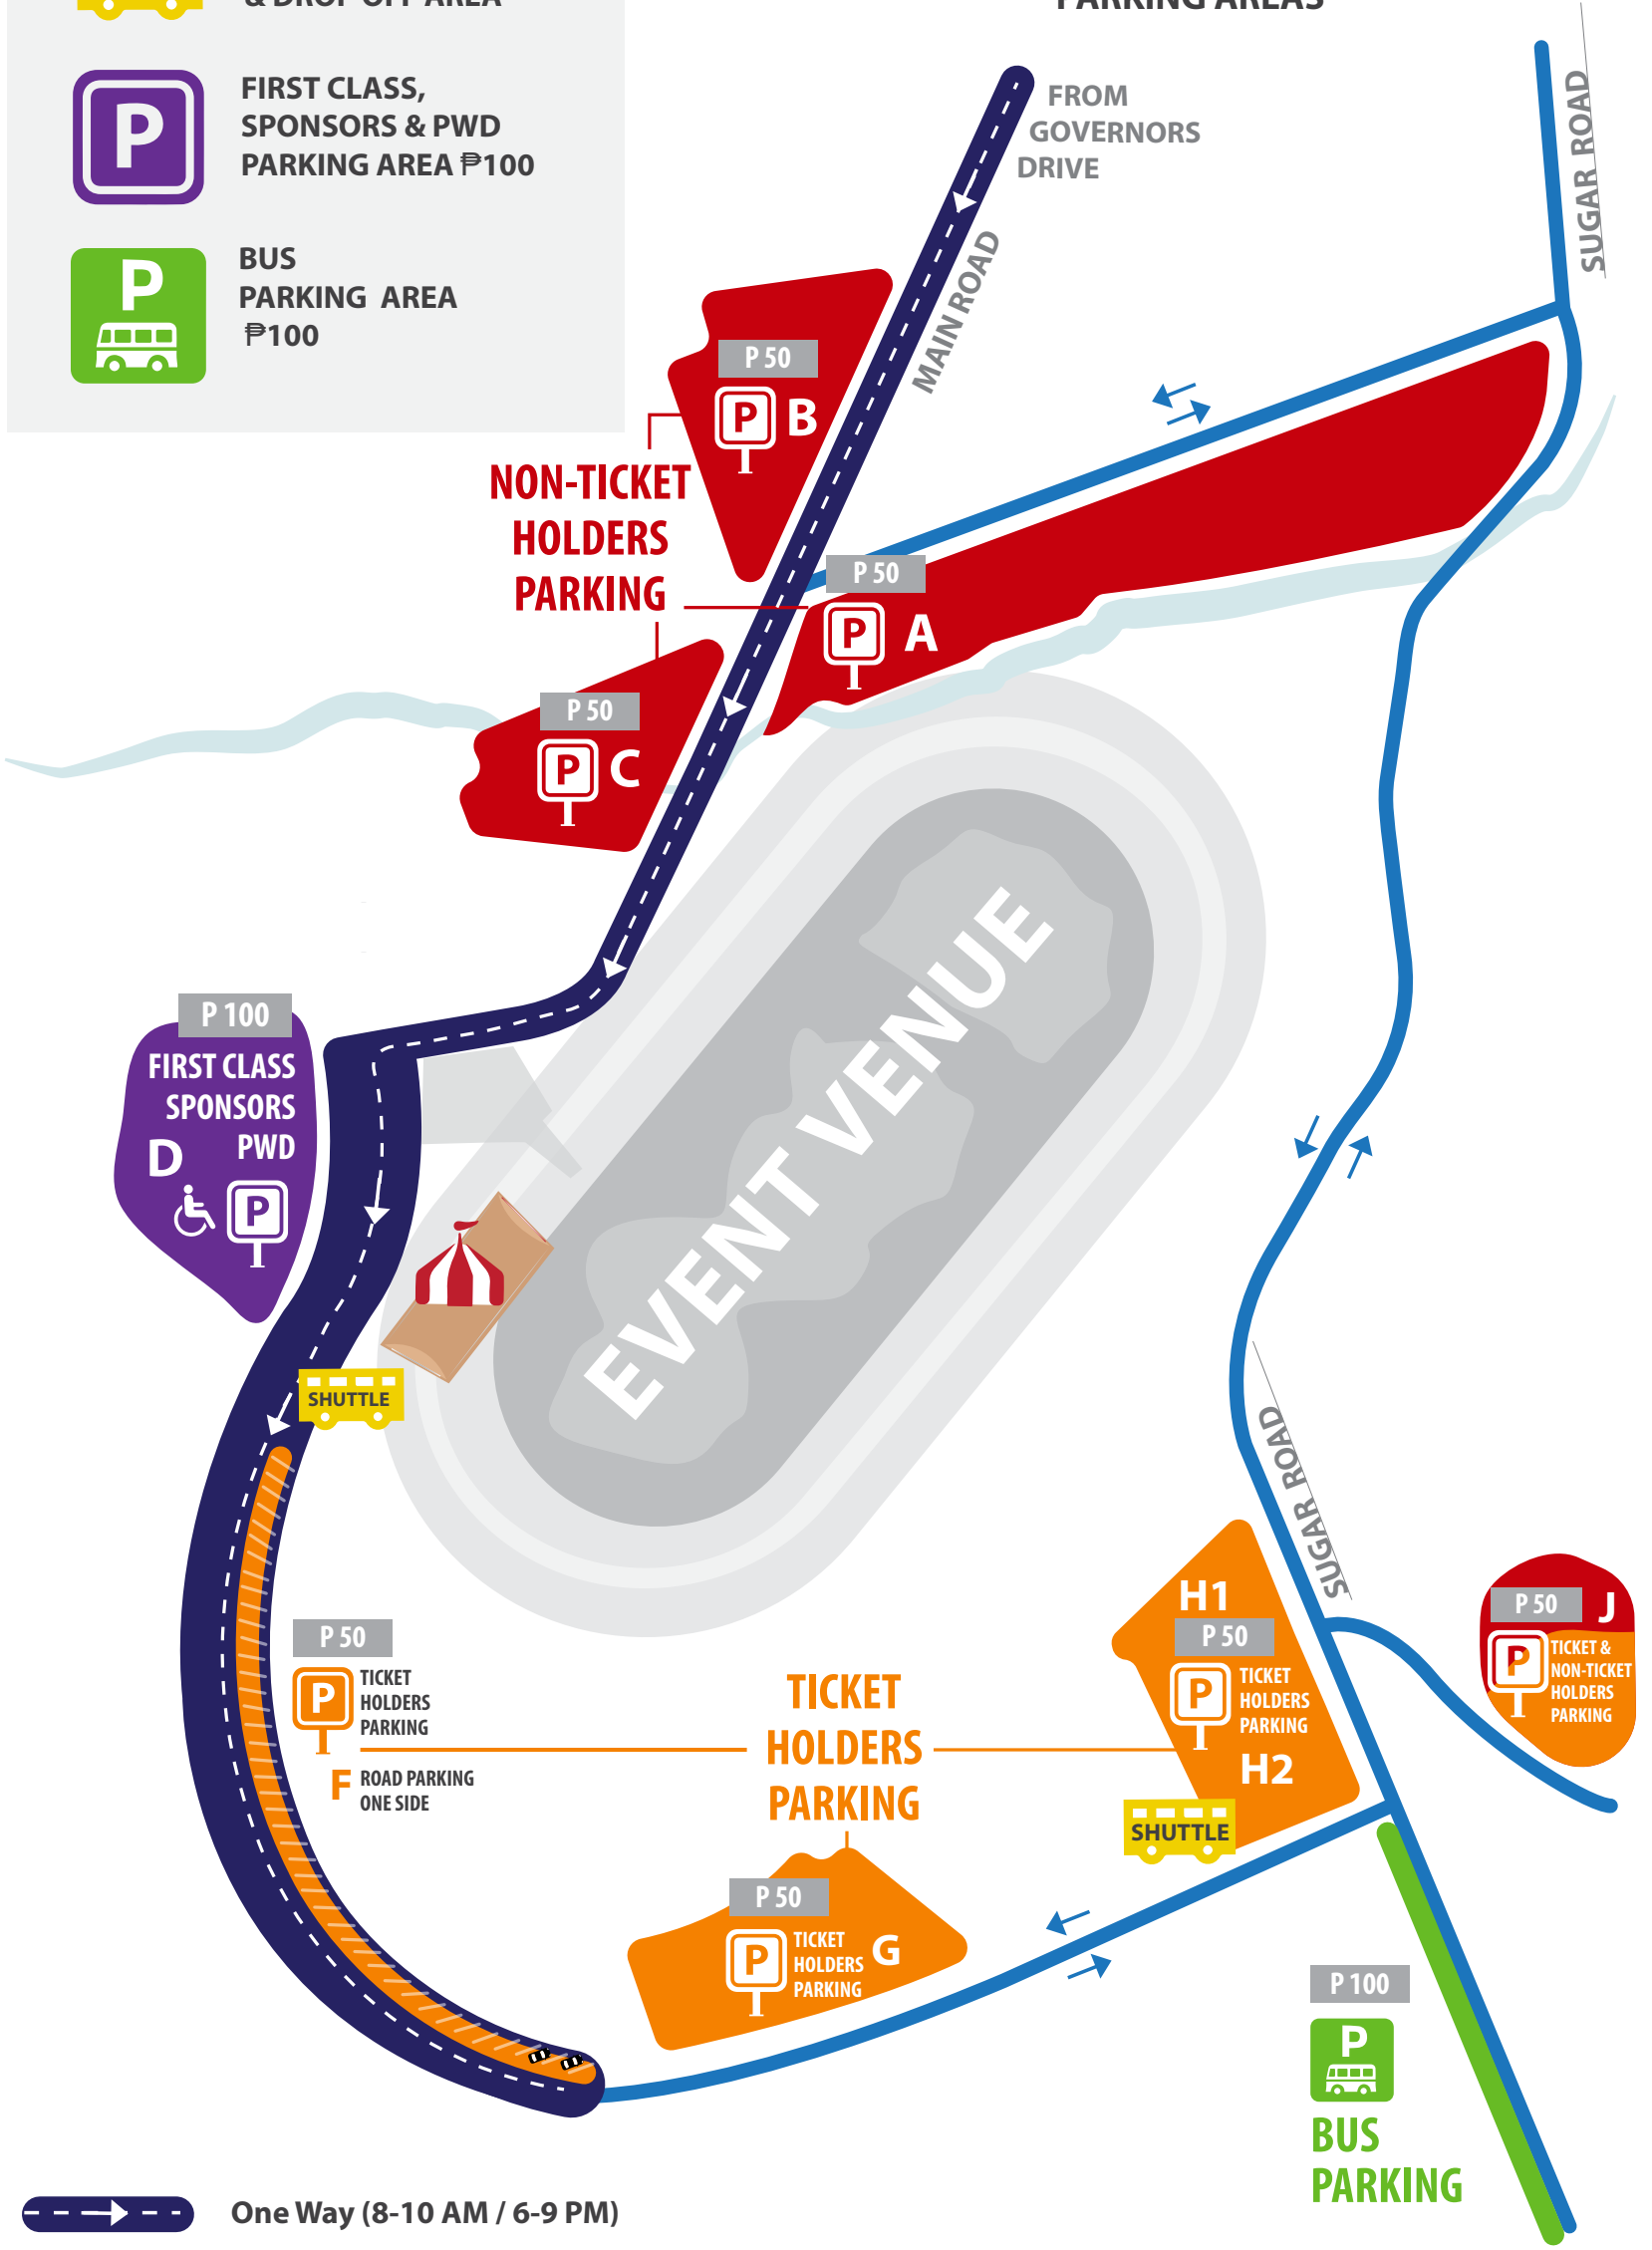

# PARKING MAP

FIRST COME FIRST SERVE  
PARKING AREAS

TICKET BOOTH/  
ENTRANCE

NON-TICKET HOLDERS  
PARKING AREA ₱50  
A, B, C, J

TICKET HOLDERS  
PARKING AREA ₱50  
F, G, H1, H2, J

SHUTTLE PICK-UP  
& DROP OFF AREA

FIRST CLASS,  
SPONSORS & PWD  
PARKING AREA ₱100

BUS  
PARKING AREA  
₱100

One Way (8-10 AM / 6-9 PM)

Two Way

BUS  
PARKING